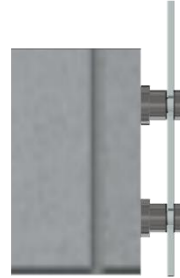

## Balustrade Components

sales@ezrails.co.za

**1** Once you've made your selection, use the item codes below to add the items to your shopping cart.

### Glass Stand off Brackets

**OPTION**  
**38.1**  
**50.8**

**Glass Stand Off Bracket**  
**Code: FG.381.SOB.04**  
**Code: FG.508.SOB.04**