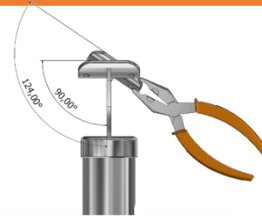

Self adjustable to suit any stair Angle

38.1 Top Rail Connector for Round