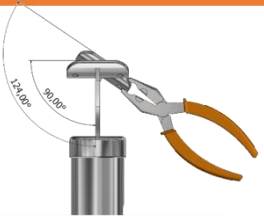

38.1 Top Rail Connector for Round

38.1 Top Rail Connector Round (OFF SET)
Code: TRC.381.T.04

Self adjustable to suit any stair Angle

38.1 Top Rail Connector for Round

38.1 Top Rail Connector Round (CENTER)
Code: TRC.381.G.C.04

Self adjustable to suit any stair Angle

38.1 Top Rail Connector for Flat

38.1 Top Rail Connector Flat
Code:TRC.381.F.04

Self adjustable to suit any stair Angle

Balustrade Components

sales@ezrails.co.za

1

Once you've made your selection, use the item codes below to add the items to your shopping cart.

50.8 Top Rail Connector for Round

Top Rail Connector Round (OFF SET)
Code: TRC.508.T.04

Self adjustable to suit any stair Angle

50.8 Top Rail Connector for Round

Top Rail Connector Round (CENTER)
Code: TRC.508.G.C.04