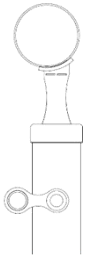

38.1 Top Rail Connector for Round

38.1 Top Rail Connector Round (OFF SET)
Code: TRC.381.T.04

Self adjustable to suit any stair Angle

38.1 Top Rail Connector for Round

38.1 Top Rail Connector Round (CENTER)
Code: TRC.381.G.C.04

Self adjustable to suit any stair Angle

38.1 Top Rail Connector for Flat

38.1 Top Rail Connector Flat
Code:TRC.381.F.04

Self adjustable to suit any stair Angle

Balustrade Components

sales@ezrails.co.za

1

Once you've made your selection, use the item codes below to add the items to your shopping cart.

50.8 Top Rail Connector for Round

Top Rail Connector Round (OFF SET)
Code: TRC.508.T.04

Self adjustable to suit any stair Angle

50.8 Top Rail Connector for Round

Top Rail Connector Round (CENTER)
Code: TRC.508.G.C.04

Self adjustable to suit any stair Angle

50.8 Top Rail Connector for Flat

Top Rail Connector Flat
Code:TRC.508.F.04

Self adjustable to suit any stair Angle