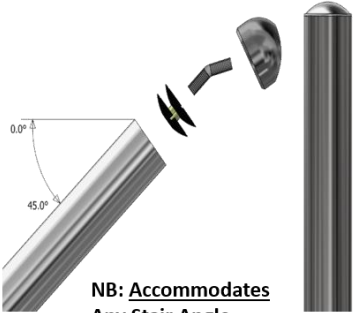

## Top Rail Sleeve Connector ACCESSORIES

NB: Accommodates  
Straight Sections

**Straight Top Rail  
Sleeve Connector Kit  
Code: SCK.90.04**

**Straight Top Rail  
Sleeve Connector  
Code: SC.90.04**

## Top Rail Sleeve Connector ACCESSORIES

NB: Accommodates  
Any Stair Angle

**Stair Top Rail  
Sleeve Connector Kit  
Code: SCK.45.04**

**Stair Top Rail  
Sleeve Connector  
Code: SC.45.04**